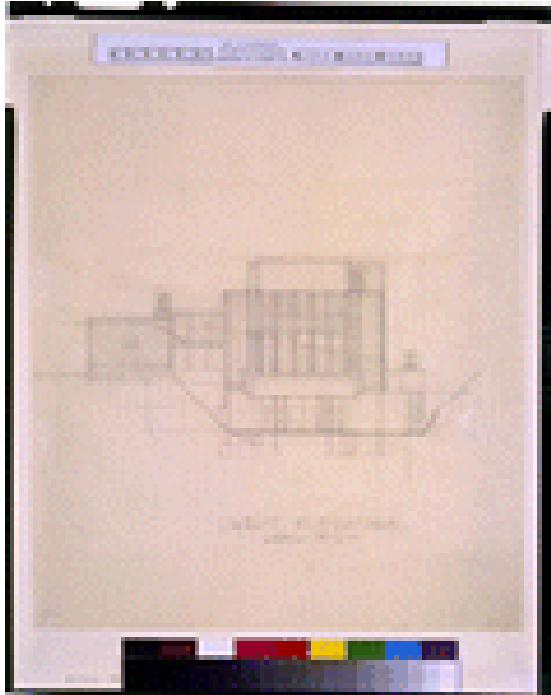

VISUAL MATERIALS IN THE DONALD D. WALKER COLLECTION
LIBRARY OF CONGRESS

TITLE: [House ("La Miniatura") for Mrs. George Madison Millard, 645 Prospect Crescent, Pasadena, California. West elevation]

CALL NUMBER: ADE - UNIT 2964, no. 4 (A size)
[P&P]

Check for an online group record (may link to related items)

Original materials served by appointment only.

REPRODUCTION NUMBER: LC-USZC4-2213
(color film copy transparency)

RIGHTS INFORMATION: Publication may be restricted. For information see "Frank Lloyd Wright"
(http://lcweb.loc.gov/rr/print/res/259_wrig.html)

MEDIUM: 1 drawing : graphite on Japanese paper.

CREATED/PUBLISHED: [1923]

CREATOR:

Wright, Frank Lloyd, 1867-1959, architect.

NOTES:

Inscription on recto: West elevation.

Title devised by Library staff.

Forms part of: Visual materials from Donald D. Walker collection.