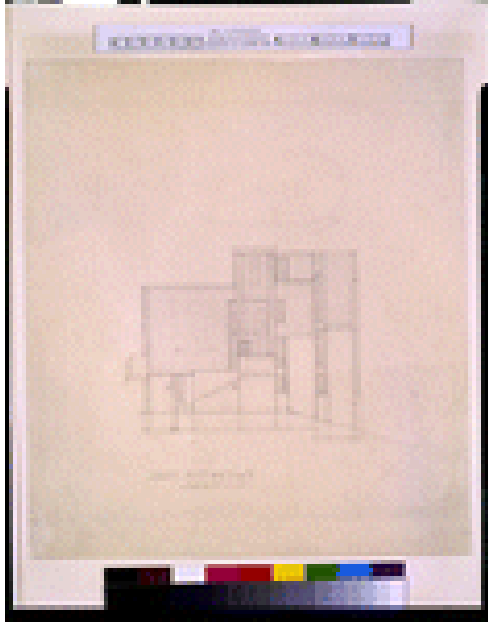

VISUAL MATERIALS IN THE DONALD D. WALKER COLLECTION
LIBRARY OF CONGRESS

TITLE: [House ("La Miniatura") for Mrs. George Madison Millard, 645 Prospect Crescent, Pasadena, California. South elevation]

CALL NUMBER: ADE - UNIT 2964, no. 3 (A size)
[P&P]

Check for an online group record (may link to related items)
Original materials served by appointment only.

REPRODUCTION NUMBER: LC-USZC4-2212
(color film copy transparency)

RIGHTS INFORMATION: Publication may be restricted. For information see "Frank Lloyd Wright"
(http://lcweb.loc.gov/rr/print/res/259_wrig.html)

MEDIUM: 1 drawing : graphite on Japanese paper.

CREATED/PUBLISHED: [1923]

CREATOR:

Wright, Frank Lloyd, 1867-1959, architect.

NOTES:

Inscription on recto: South elevation.

Title devised by Library staff.

Forms part of: Visual materials from Donald D. Walker collection.

FORMAT:

Architectural drawings 1920-1930.

REPOSITORY: Library of Congress Prints and Photographs Division Washington, D.C. 20540 USA

DIGITAL ID: (color film copy transparency)
cph 3g02212
<http://hdl.loc.gov/loc.pnp/cph.3g02212>