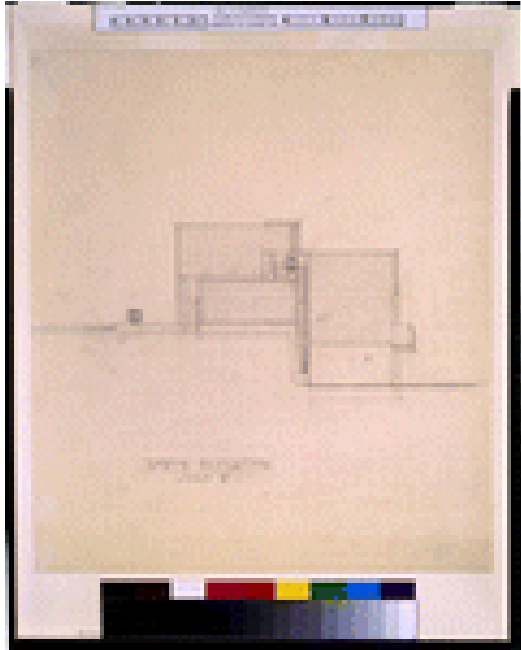

VISUAL MATERIALS IN THE DONALD D. WALKER COLLECTION
LIBRARY OF CONGRESS

TITLE: [House ("La Miniatura") for Mrs. George Madison Millard, 645 Prospect Crescent, Pasadena, California. North elevation]

CALL NUMBER: ADE - UNIT 2964, no. 2 (A size)
[P&P]

Check for an online group record (may link to related items)
Original materials served by appointment only.

REPRODUCTION NUMBER: LC-USZC4-2211
(color film copy transparency)

RIGHTS INFORMATION: Publication may be restricted. For information see "Frank Lloyd Wright"
(http://lcweb.loc.gov/rr/print/res/259_wrig.html)

MEDIUM: 1 drawing : graphite on Japanese paper.

CREATED/PUBLISHED: [1923]

CREATOR:

Wright, Frank Lloyd, 1867-1959, architect.

NOTES:

Inscription on recto: North elevation.

Title devised by Library staff.

Forms part of: Visual materials from Donald D. Walker collection.

FORMAT:

Architectural drawings 1920-1930.

REPOSITORY: Library of Congress Prints and Photographs Division Washington, D.C. 20540 USA

DIGITAL ID: (color film copy transparency)
cph 3g02211
<http://hdl.loc.gov/loc.pnp/cph.3g02211>