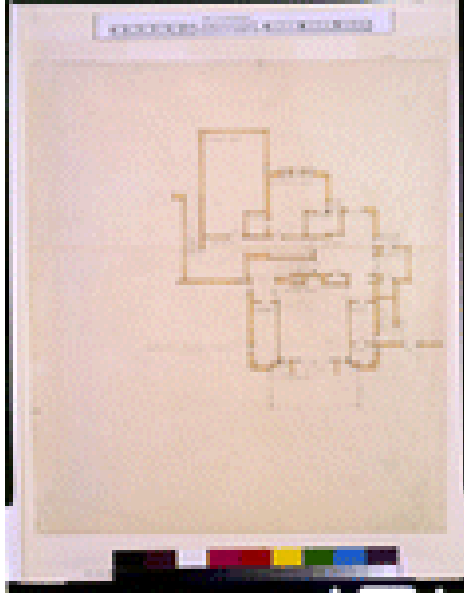

VISUAL MATERIALS IN THE DONALD D. WALKER COLLECTION  
LIBRARY OF CONGRESS

**TITLE:** [House ("La Miniatura") for Mrs. George Madison Millard, 645 Prospect Crescent, Pasadena, California. Ground floor]

**CALL NUMBER:** ADE - UNIT 2964, no. 1 (A size)  
[P&P]

Check for an online group record (may link to related items)  
Original materials served by appointment only.

**REPRODUCTION NUMBER:** LC-USZC4-2210  
(color film copy transparency)

**RIGHTS INFORMATION:** Publication may be restricted. For information see "Frank Lloyd Wright"  
([http://lcweb.loc.gov/rr/print/res/259\\_wrig.html](http://lcweb.loc.gov/rr/print/res/259_wrig.html))

**MEDIUM:** 1 drawing : graphite and color pencil on Japanese paper.

**CREATED/PUBLISHED:** [1923]

**CREATOR:**

Wright, Frank Lloyd, 1867-1959, architect.

**NOTES:**

Inscription on recto: Ground floor plan.

Title devised by Library staff.

Forms part of: Visual materials from Donald D. Walker collection.

**FORMAT:**

Architectural drawings 1920-1930.

**REPOSITORY:** Library of Congress Prints and Photographs Division Washington, D.C. 20540 USA